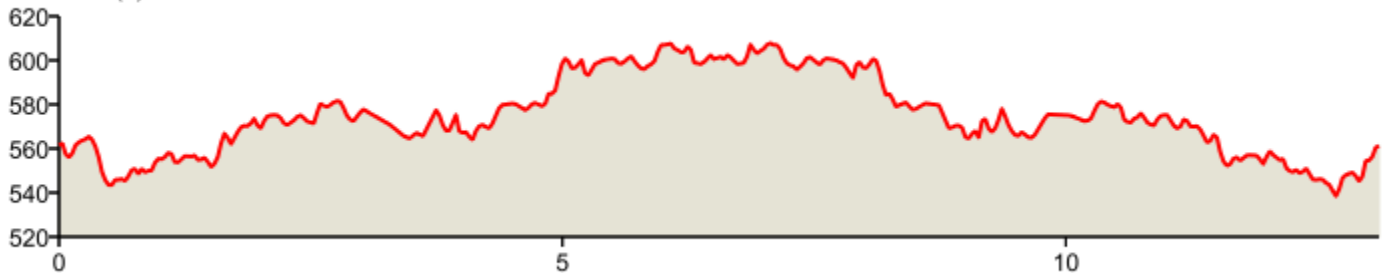

CRC Half Marathon Route
Distance: 13.11 mi
Elevation: 151.98 ft (Max: 608.04 ft)

mapmyrun

ELEVATION (ft)

Miles

Copyright (c) 2014 MapMyFitness Inc.