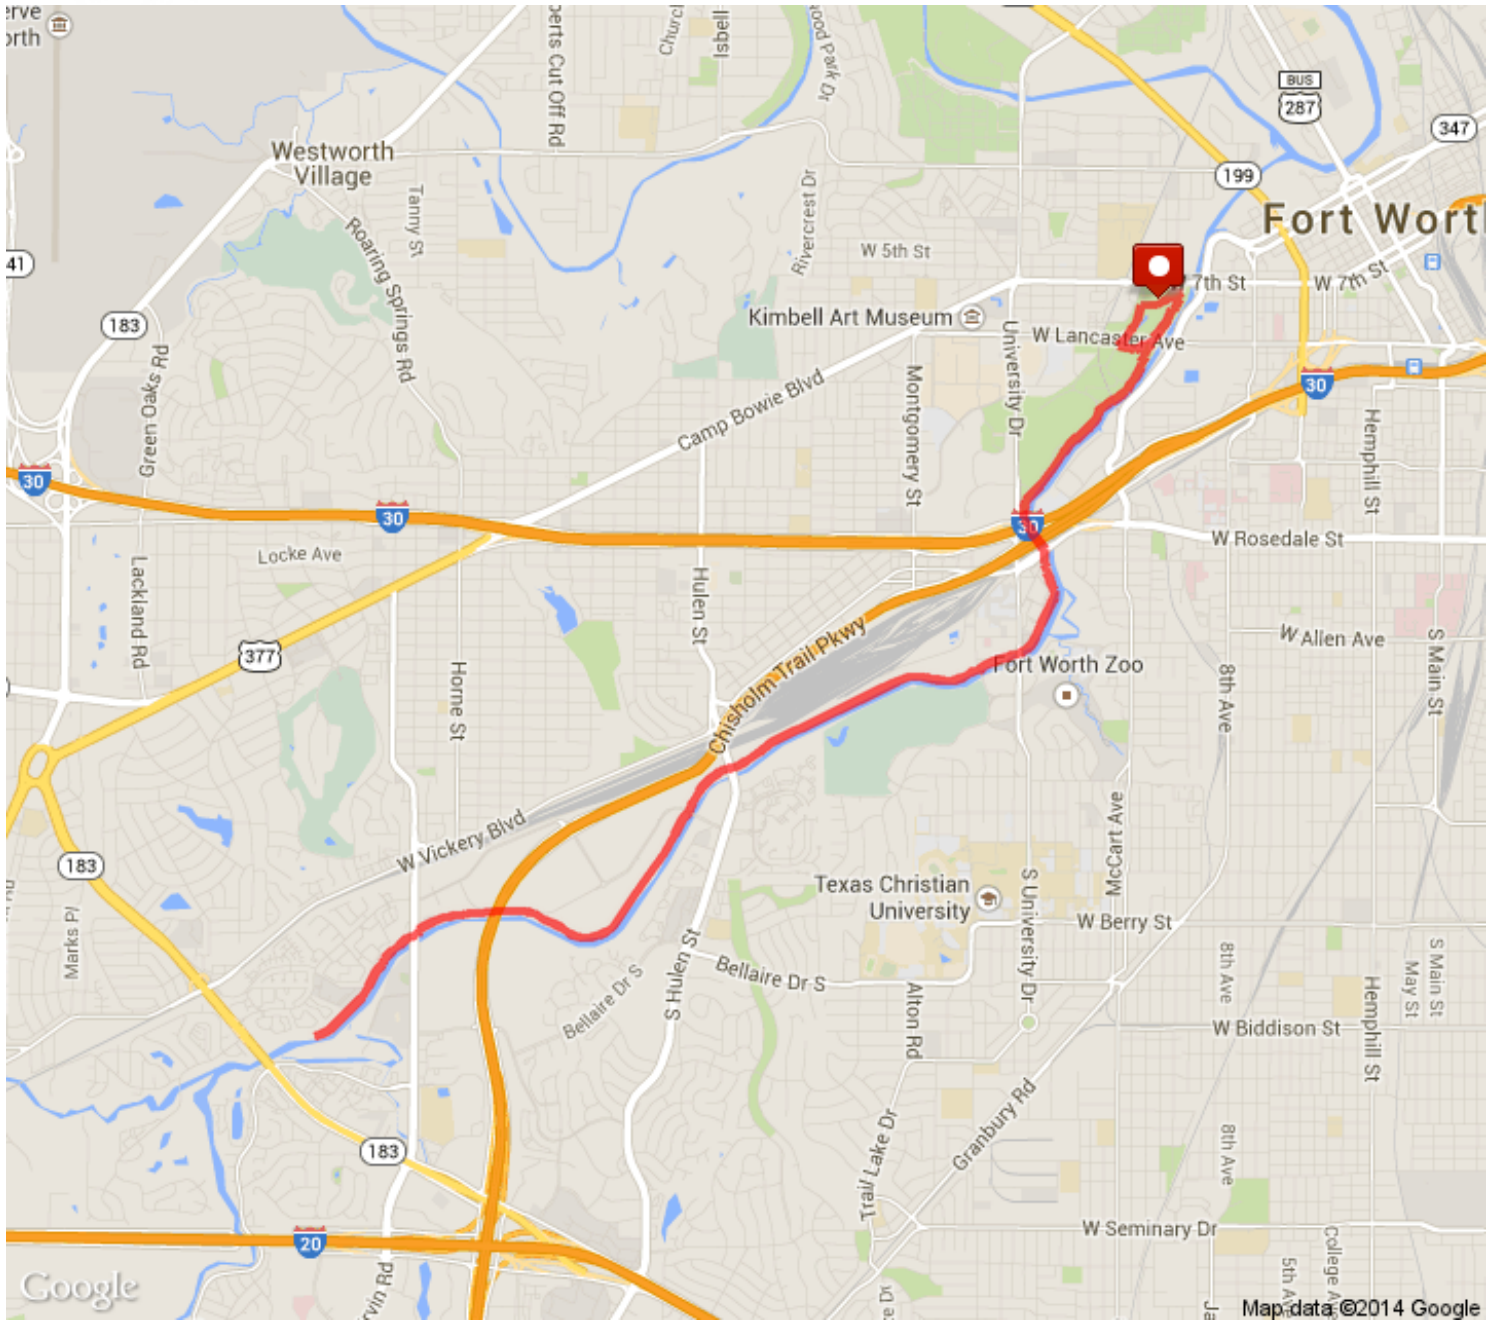

CRC Half Marathon Route
Distance: 13.11 mi
Elevation: 151.98 ft (Max: 608.04 ft)

mapmyrun

ELEVATION (ft)

Miles

Copyright (c) 2014 MapMyFitness Inc.